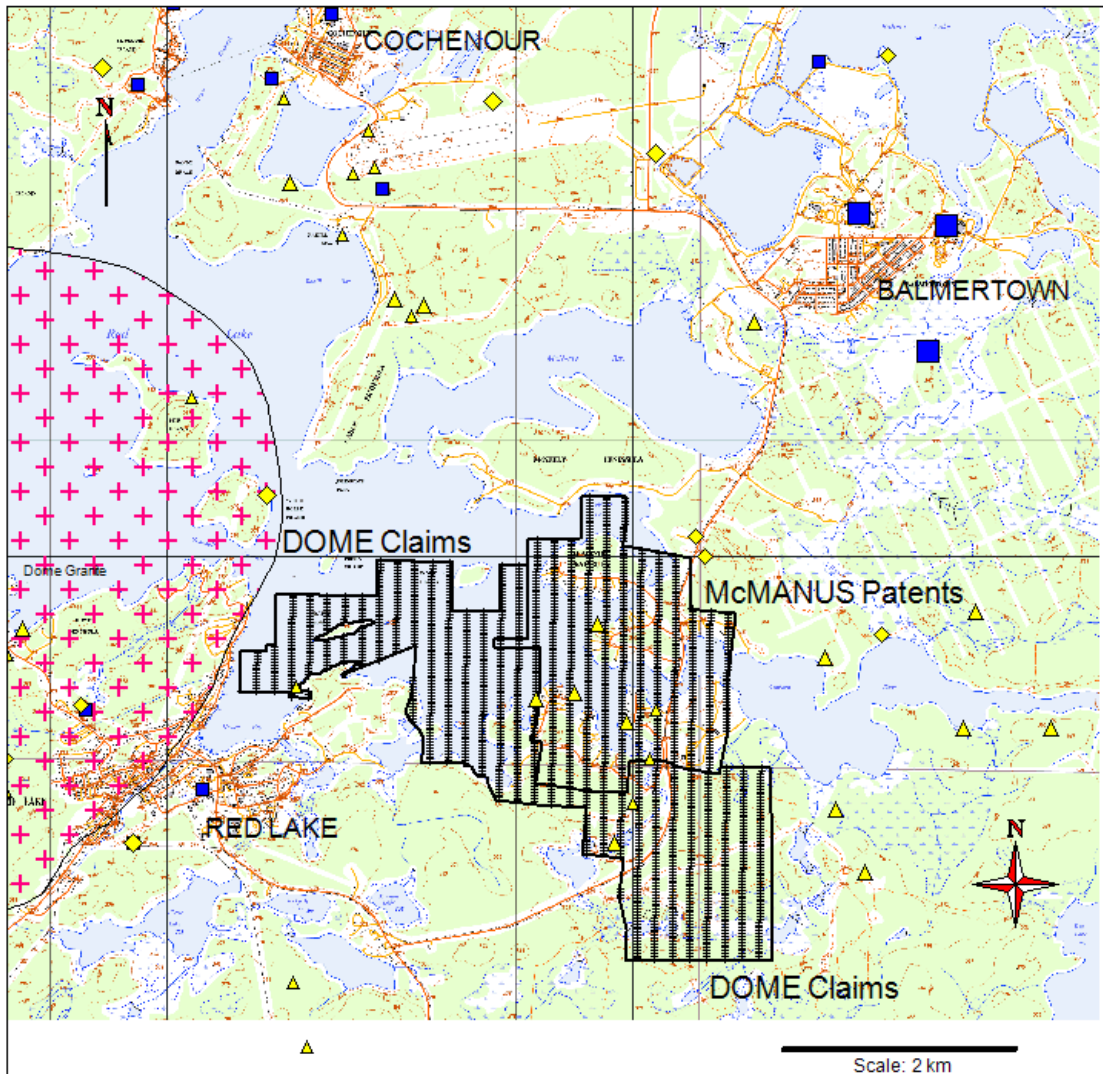

**PRESS RELEASE – February 23, 2011 - Supplementary Maps**

Maps of the properties showing the exploration grid and the regional geology noted in the news release of today's date.

Gold Occurrences Red Lake, Ontario	
▲	DISCRETIONARY OCCURRENCE
▲	OCCURRENCE
◆	PROSPECT
◆	DEVELOPED PROSPECT WITHOUT RESERV
◆	DEVELOPED PROSPECT WITH RESERVES
■	PAST PRODUCING MINE WITHOUT RESERV
■	PAST PRODUCING MINE WITH RESERVES
■	PRODUCING MINE

Duncan Park Holdings Corporation /  
 Sphere Resources Inc.

**DOME PROJECT - Exploration Grid**

Red Lake, Ontario

- Gold Occurrences  
Red Lake, Ontario
- ▲ DISCRETIONARY OCCURRENCE
  - ▲ OCCURRENCE
  - ◆ PROSPECT
  - ◆ DEVELOPED PROSPECT WITHOUT RESERV
  - ◆ DEVELOPED PROSPECT WITH RESERVES
  - PAST PRODUCING MINE WITHOUT RESERV
  - PAST PRODUCING MINE WITH RESERVES
  - PRODUCING MINE

Duncan Park Holdings Corporation /  
Sphere Resources Inc.

**DOME PROJECT - Land Position**

Red Lake, Ontario