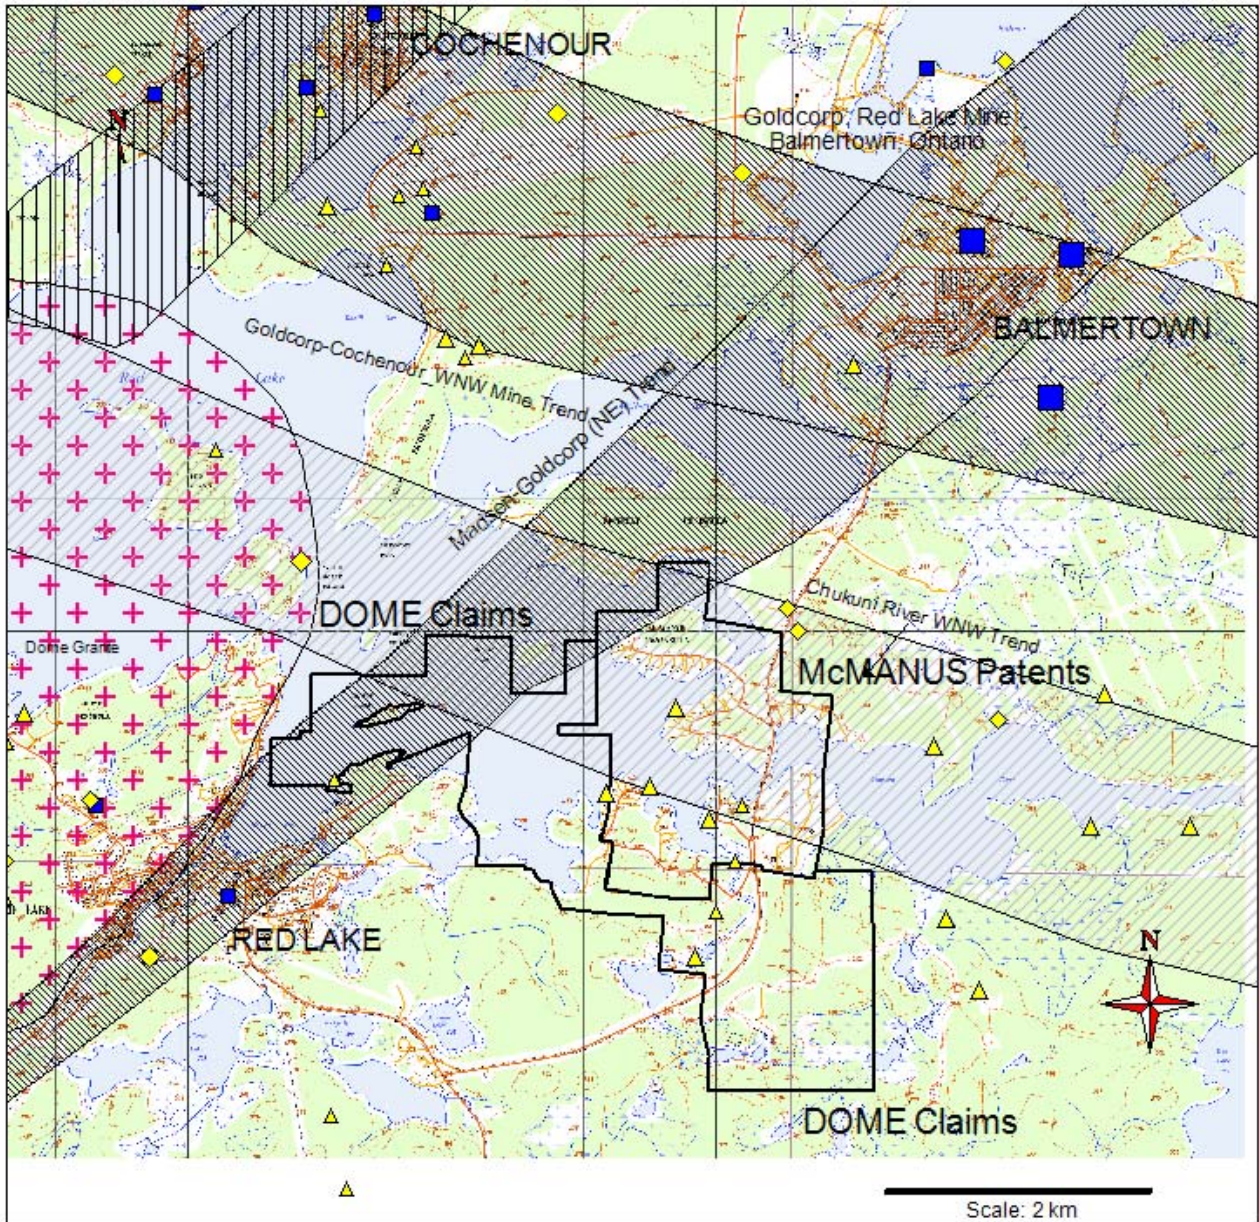

**PRESS RELEASE – February 23, 2011 - Supplementary Maps**

Maps of the properties showing the exploration grid and the regional geology noted in the news release of today's date.

Gold Occurrences Red Lake, Ontario	
▲	DISCRETIONARY OCCURRENCE
▲	OCCURRENCE
◆	PROSPECT
◆	DEVELOPED PROSPECT WITHOUT RESERV
◆	DEVELOPED PROSPECT WITH RESERVES
■	PAST PRODUCING MINE WITHOUT RESERV
■	PAST PRODUCING MINE WITH RESERVES
■	PRODUCING MINE

Duncan Park Holdings Corporation /  
 Sphere Resources Inc.

**DOME PROJECT - Exploration Grid**

Red Lake, Ontario

- Gold Occurrences  
Red Lake, Ontario
- ▲ DISCRETIONARY OCCURRENCE
  - ▲ OCCURRENCE
  - ◆ PROSPECT
  - ◆ DEVELOPED PROSPECT WITHOUT RESERV
  - ◆ DEVELOPED PROSPECT WITH RESERVES
  - PAST PRODUCING MINE WITHOUT RESERV
  - PAST PRODUCING MINE WITH RESERVES
  - PRODUCING MINE

Duncan Park Holdings Corporation /  
Sphere Resources Inc.

**DOME PROJECT - Land Position**

Red Lake, Ontario